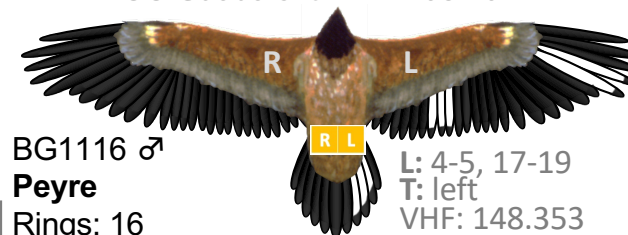

BG1116 ♂
Peyre
Rings: 16

L: 4-5, 17-19
T: left
VHF: 148.353