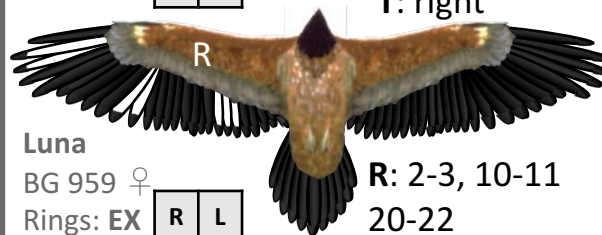

Luna
BG 959 ♀
Rings: EX
R: 2-3, 10-11
20-22