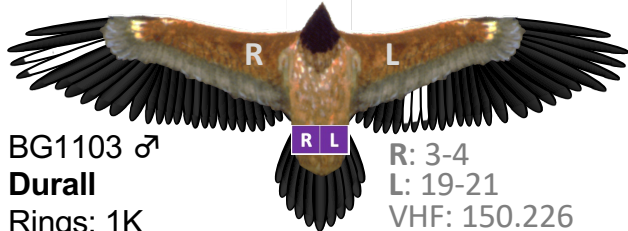

MARKINGS 2021 – Releases Corsica & corridor

26.07.2021 - IBM

ESP – Maestrazgo

CC Guadalentín – 04.03.2021

BG1103 ♂
Durall
Rings: 1K

R: 3-4
L: 19-21
VHF: 150.226

CC Guadalentín - 04.03.2021