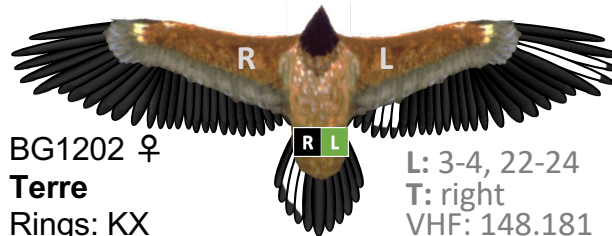

FRA – Grands Causses

CC Guadalentín – 08.02.2024

BG1202 ♀
Terre
Rings: KX

L: 3-4, 22-24
T: right
VHF: 148.181

CC Guadalentín - 14.02.2024