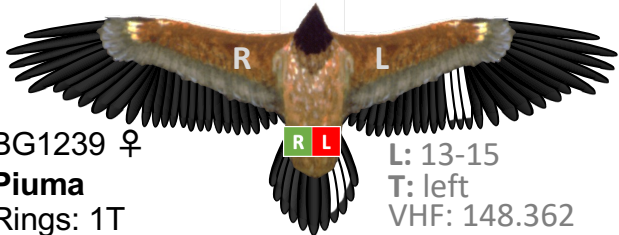

BG1239 ♀
Piuma
Rings: 1T

L: 13-15
T: left
VHF: 148.362