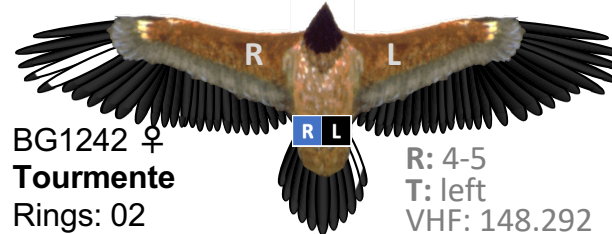

BG1207 ♀
Tornade
Rings: PX

R: 2-3
L: 12-13
VHF: 148.651

CC Guadalentín - 11.03.2024

BG1238 ♀
Tarn
Rings: 7T

R: 11-12, 20-22
L: 4-5
VHF: 149.211

Ostrava - 19.03.2024

BG1242 ♀
Tourmente
Rings: 02

R: 4-5
T: left
VHF: 148.292