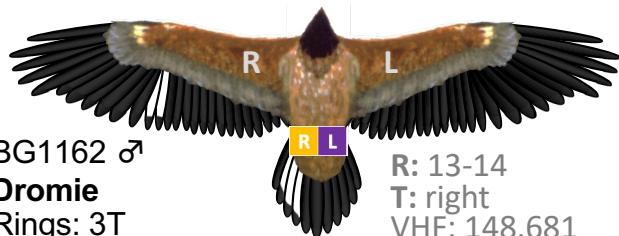

BG1225 ♀
Genista
Rings: 47

L: 16-18
VHF: 150.332

MARKINGS 2023 – Releases Alpine range

11.08.2023 - IBM

FRA - Baronnies

Asters – 31.01.2023

BG1162 ♂
Dromie
Rings: 3T

R: 13-14
T: right
VHF: 148.681