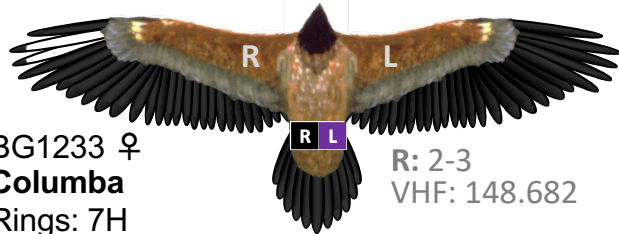

BG1224 ♀
Aurora
Rings: 14

R: 1-2
T: left
VHF: 148.621

MARKINGS 2024 – Releases Corsica & corridors

6.08.2024 - IBM

FRA – Corsica

RFZ – 06.03.2024

BG1233 ♀
Columba
Rings: 7H

R: 2-3
VHF: 148.682