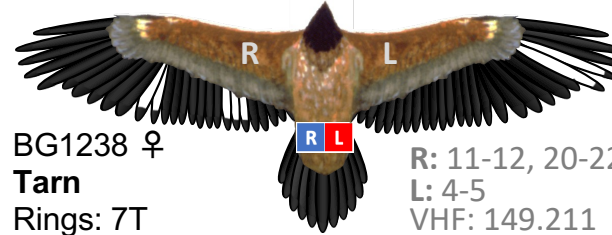

BG1238 ♀
Tarn
Rings: 7T

R: 11-12, 20-22
L: 4-5
VHF: 149.211

Ostrava - 19.03.2024