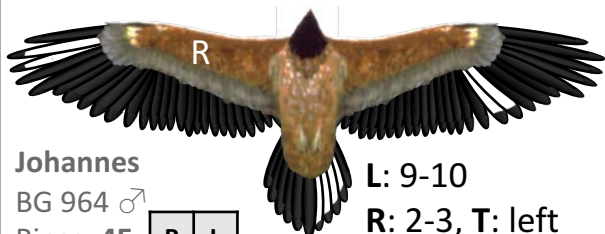

L: 1-2, 12-13

MARKINGS 2017

INTERNATIONAL
BEARDED VULTURE
MONITORING

VCF
VULTURE CONSERVATION
FOUNDATION

V10 - 13.09.2017  Aluminium  Darvic

CHE - Melchsee-Frutt

Johannes
BG 964 ♂
Rings: 4E  
L: 9-10
R: 2-3, T: left