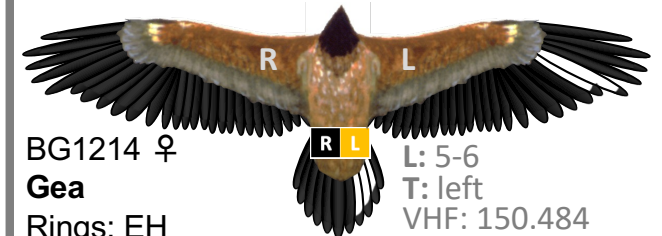

ESP- Maestrazgo

Liberec – 22.02.2024

BG1214 ♀
Gea
Rings: EH

L: 5-6
T: left
VHF: 150.484

CC Guadalentín – 25.02.2024