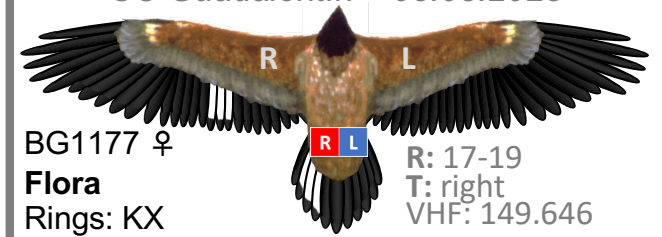

BG1177 ♀
Flora
Rings: KX

R: 17-19
T: right
VHF: 149.646

RFZ – 28.02.2023