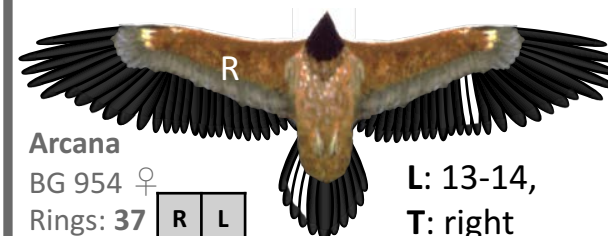

Arcana
BG 954 ♀
Rings: 37
L: 13-14,
T: right

FRA - Vercors

Escampette (BG962) died ± on the 25.08.17

Freddie (BG961) died on the 24.07.17