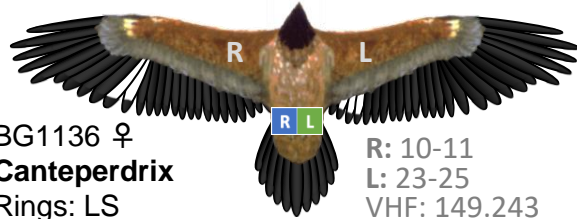

L: 3-4; 15-16
VHF: 149.636

INTERNATIONAL
BEARDED VULTURE
MONITORING

VULTURE
CONSERVATION
FOUNDATION

MARKINGS 2022 – Releases Alpine range

04.08.2022 - IBM

FRA - Baronnies

CC Guadalentín – 23.02.2022

BG1136 ♀